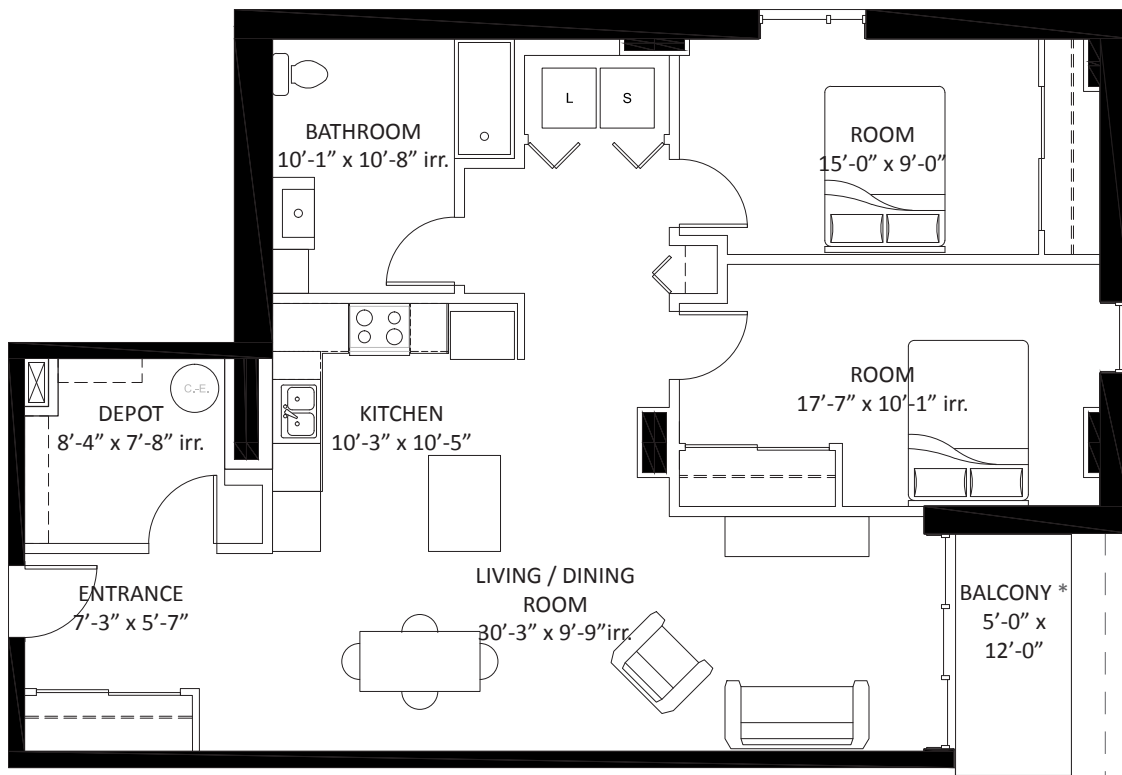

LeDEROME

contemporary apartments

3741, HENRI-BOURASSA EAST, MONTREAL-NORTH

+ UNIT **B-6**

4 1/2 +/-1150 sq.ft + balcony 60 sq.ft*
LEVELS: 5 - 6
504 ↔ 604
ADAPTABLE UNIT

DE ROME

monthly rent:
1,459\$

* UNIT 504 : ROOF TERRACE

Les Immeubles Almigra Inc.
 Almigra Real Estate inc.

438-375-4329

www.almigra.com

THE DEVELOPER RESERVES THE RIGHT TO MAKE ANY MODIFICATION DEEMED NECESSARY. "AS BUILT" DIMENSIONS MAY VARY FROM THOSE SHOWN. LINEAR DIMENSIONS SHOWN INDICATE DISTANCES FROM INTERIOR WALL TO INTERIOR WALL. SURFACE AREAS SHOWN ARE MEASURED FROM THE EXTERIOR FACE OF THE EXTERIOR WALL, THE CENTRE OF PARTY WALLS AND FROM THE CENTRE OF CORRIDOR PARTITIONS. RENT IS NOT BASED ON SQUARE FEET.