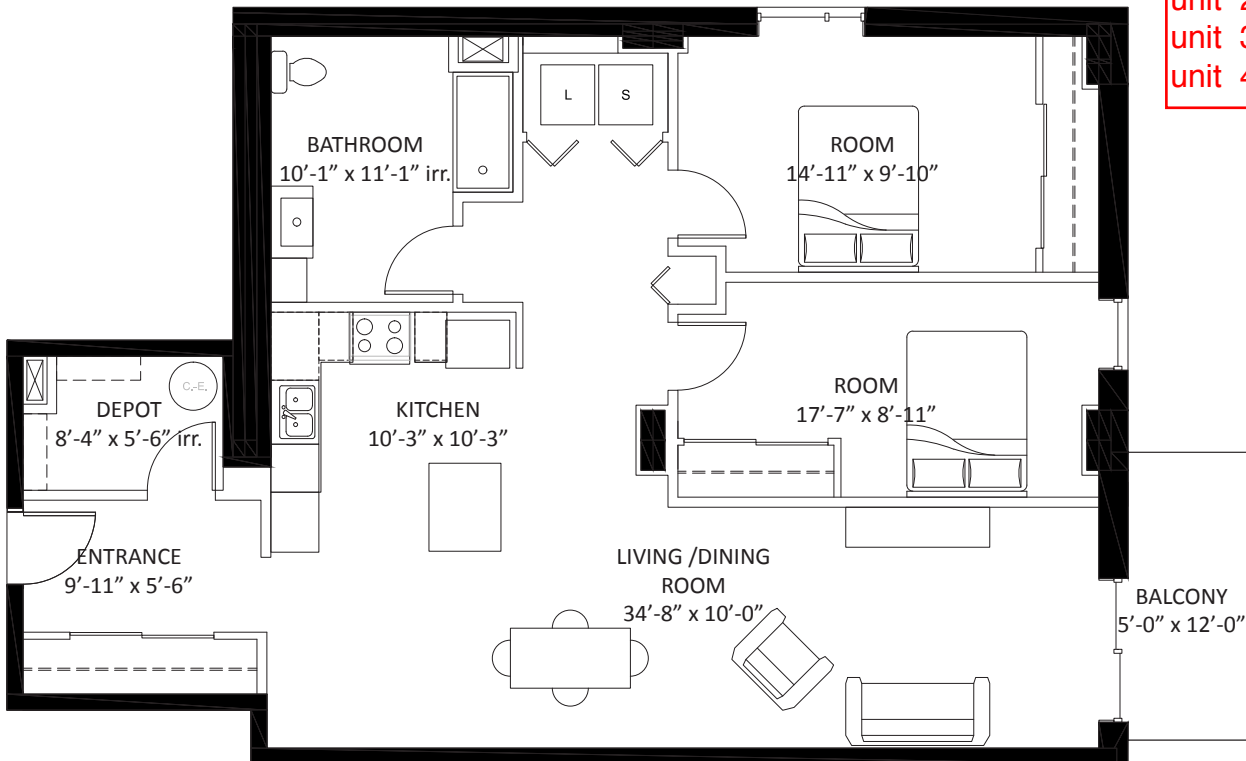

LeDEROME

contemporary apartments

3741, HENRI-BOURASSA EAST, MONTREAL-NORTH

+ UNIT **B-2**

4 1/2 +/-1203 sq.ft + balcony 60 sq.ft
 LEVELS: 1-2-3-4
 103 ↔ 204 ↔ 304 ↔ 404
 ADAPTABLE UNIT

DE ROME

monthly rent:
 unit 103 : 1,499\$
 unit 204 : 1,509\$
 unit 304 : 1,519\$
 unit 404 : 1,529\$

 Les Immeubles Almigra Inc.
 Almigra Real Estate inc.
438-375-4329
 www.almigra.com

THE DEVELOPER RESERVES THE RIGHT TO MAKE ANY MODIFICATION DEEMED NECESSARY. "AS BUILT" DIMENSIONS MAY VARY FROM THOSE SHOWN. LINEAR DIMENSIONS SHOWN INDICATE DISTANCES FROM INTERIOR WALL TO INTERIOR WALL. SURFACE AREAS SHOWN ARE MEASURED FROM THE EXTERIOR FACE OF THE EXTERIOR WALL, THE CENTRE OF PARTY WALLS AND FROM THE CENTRE OF CORRIDOR PARTITIONS. RENT IS NOT BASED ON SQUARE FEET.