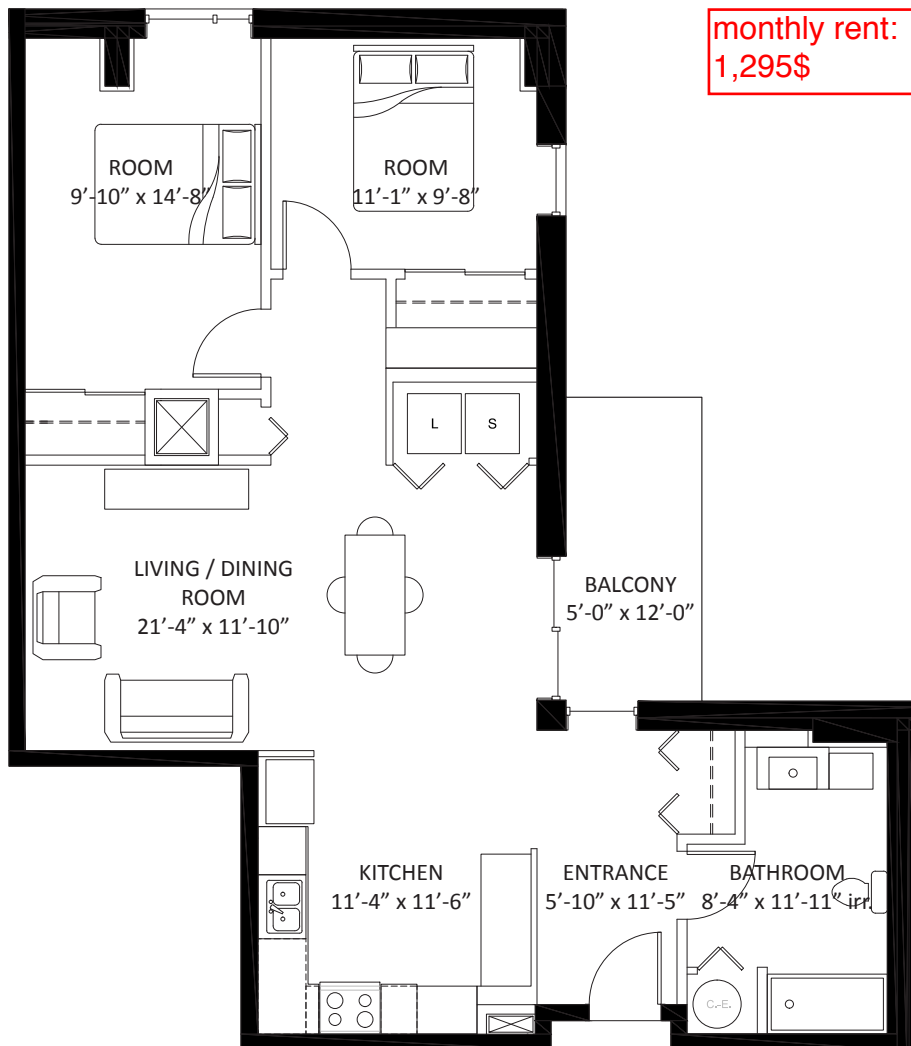

LeDEROME

contemporary apartments

3741, HENRI-BOURASSA EAST, MONTREAL-NORTH

+ UNIT

B-1

4 1/2 +/-962 sq.ft + balcony 60 sq.ft
 LEVELS: 1-2-3-4
 102 ♦ 203 ♦ 303 ♦ 403
 UNIVERSALLY ACCESSIBLE UNIT

HENRI-BOURASSA EST

DE ROME

monthly rent:
1,295\$

Les Immeubles Almigra Inc.
 Almigra Real Estate inc.

438-375-4329

www.almigra.com

THE DEVELOPER RESERVES THE RIGHT TO MAKE ANY MODIFICATION DEEMED NECESSARY. "AS BUILT" DIMENSIONS MAY VARY FROM THOSE SHOWN. LINEAR DIMENSIONS SHOWN INDICATE DISTANCES FROM INTERIOR WALL TO INTERIOR WALL. SURFACE AREAS SHOWN ARE MEASURED FROM THE EXTERIOR FACE OF THE EXTERIOR WALL, THE CENTRE OF PARTY WALLS AND FROM THE CENTRE OF CORRIDOR PARTITIONS. RENT IS NOT BASED ON SQUARE FEET.